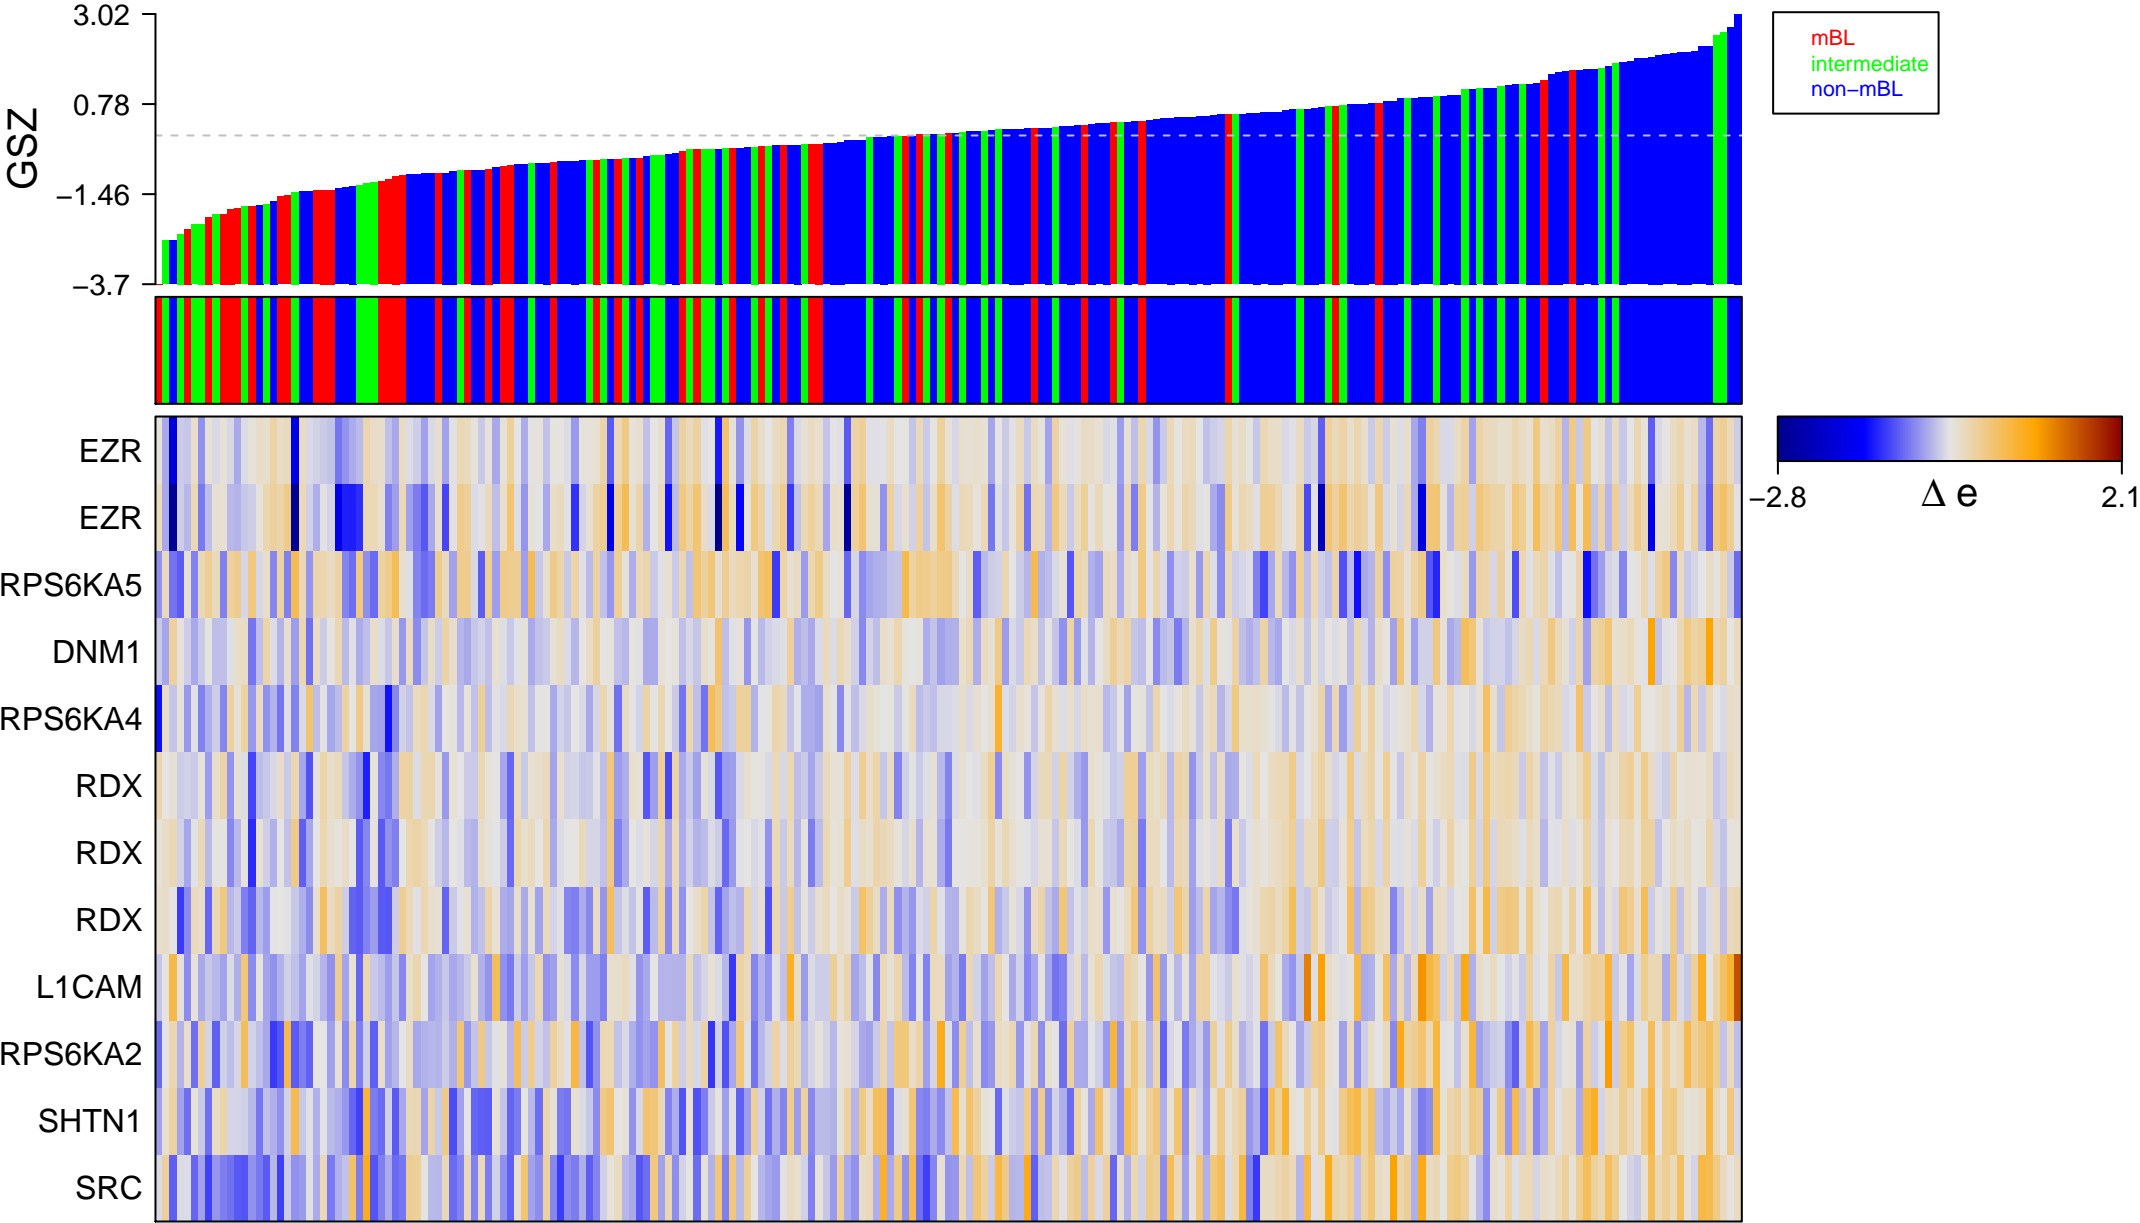

REACTOME_RECYCLING_PATHWAY_OF_L1

REACTOME_RECYCLING_PATHWAY_OF_L1

■ on
■ -
□ off

REACTOME_RECYCLING_PATHWAY_OF_L1