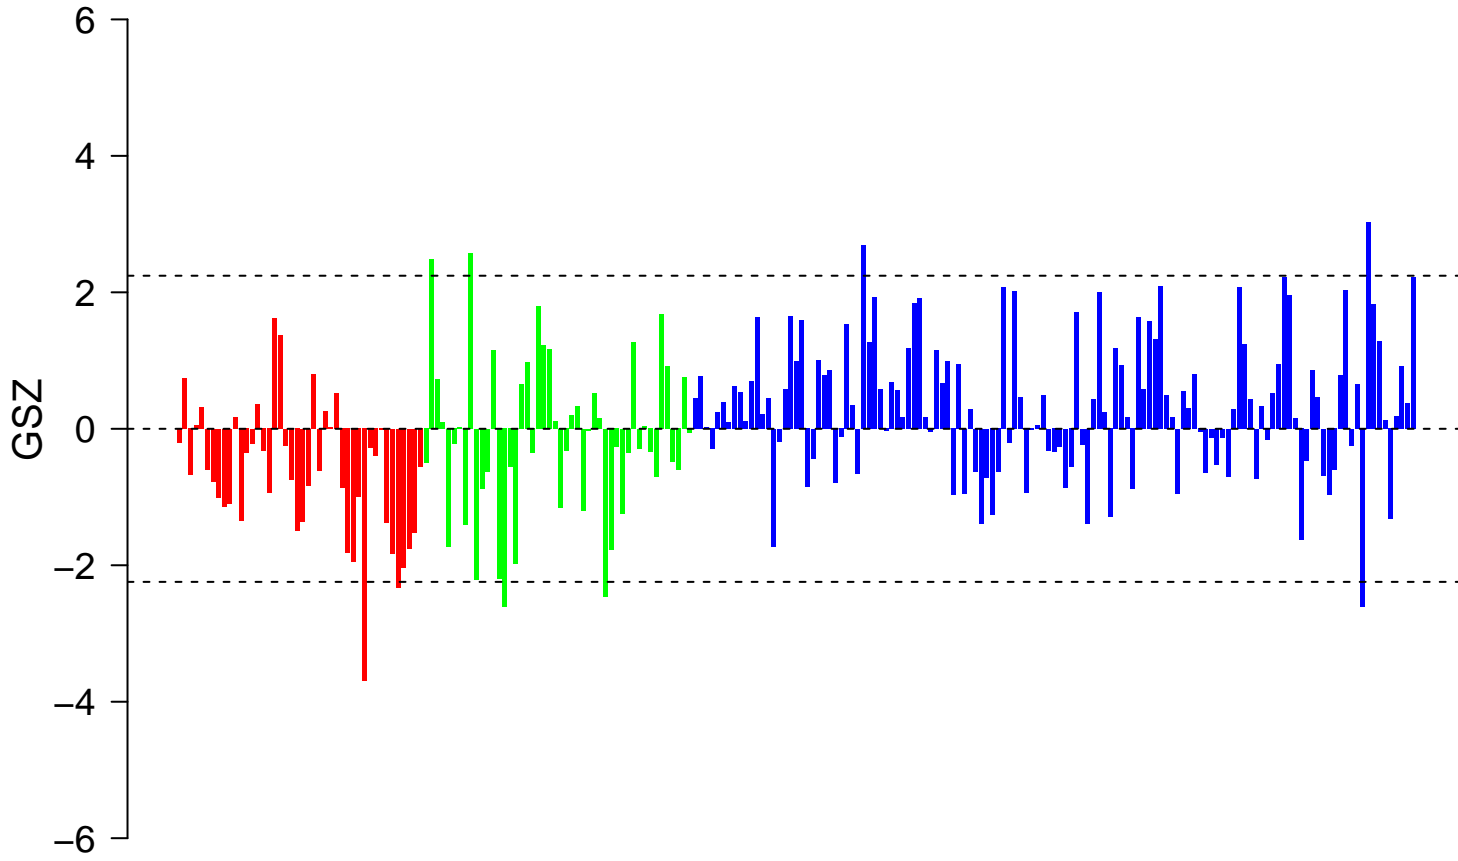

REACTOME_RECYCLING_PATHWAY_OF_L1

REACTOME_RECYCLING_PATHWAY_OF_L1

■ on
■ -
□ off

REACTOME_RECYCLING_PATHWAY_OF_L1